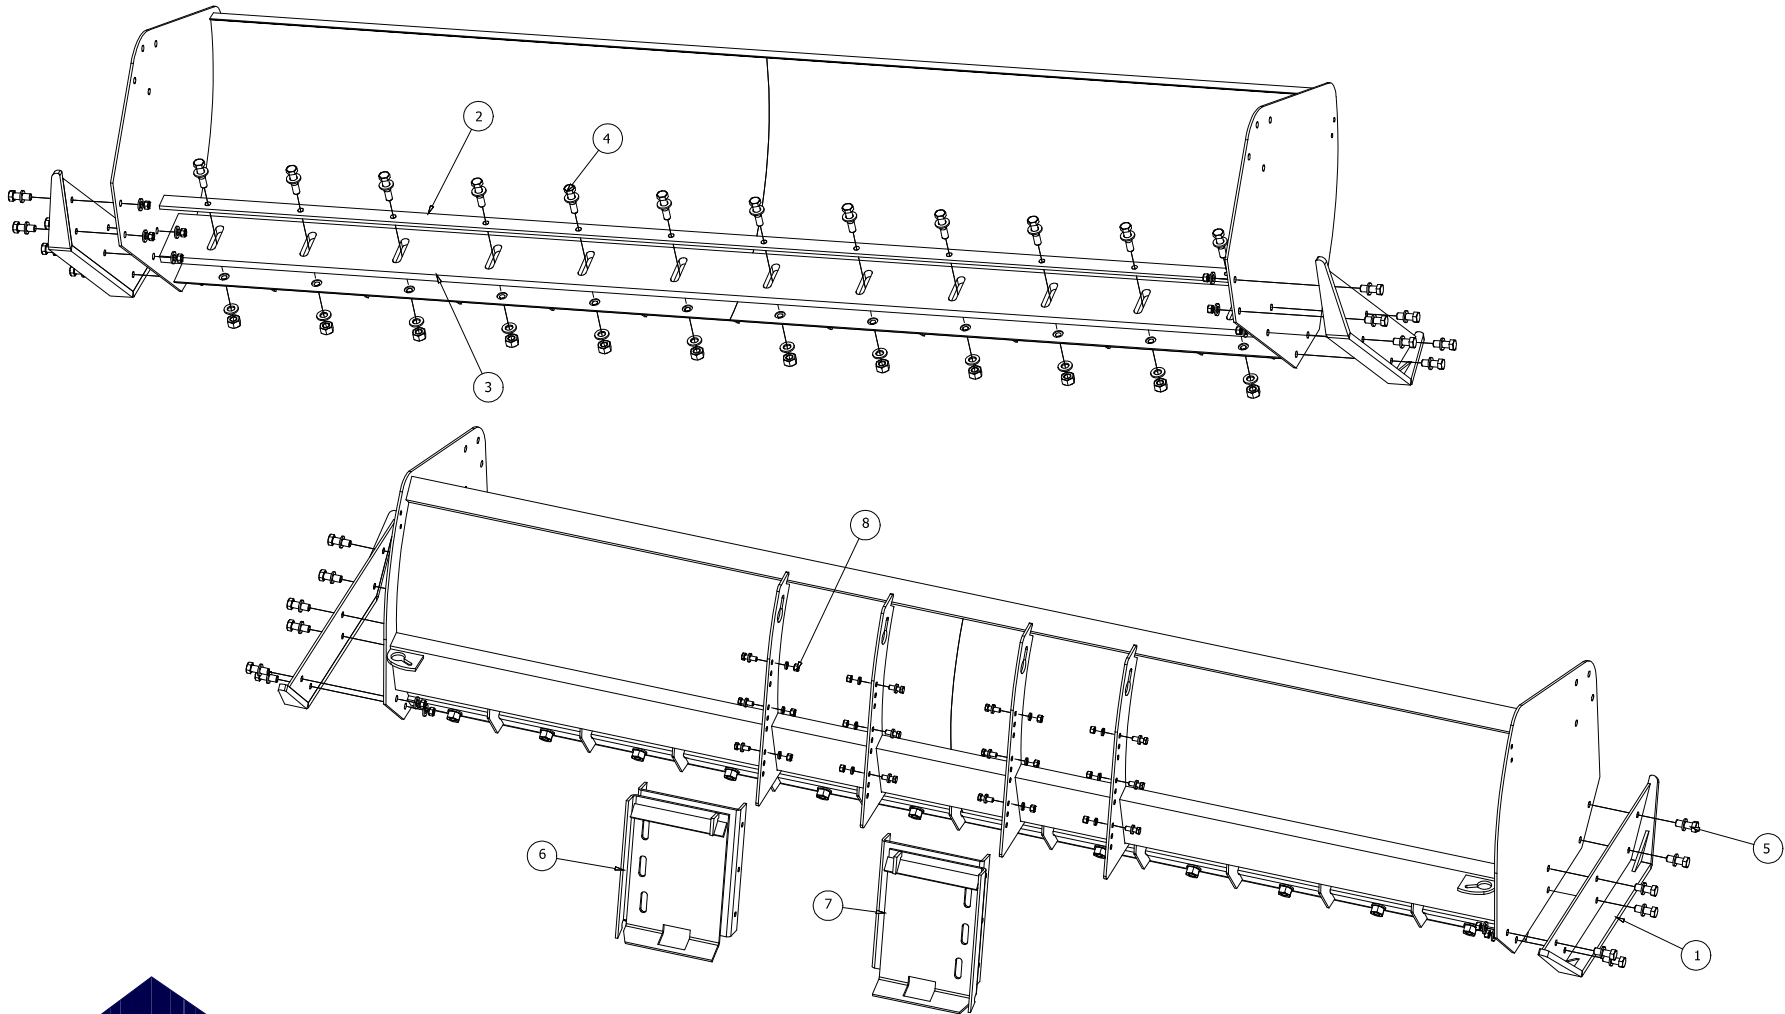

SSA100-XX* Series

Rubber Edge Box Plow

Parts List

SSA100-XX REPLACEMENT PARTS LIST			
ITEM	QTY	PART NUMBER	DESCRIPTION
1	2	BAA002	WEAR SHOE
2	2	CAA014-XX	HOLD DOWN BAR
3	1	RAA001-XX	RUBBER CUTTING EDGE
4	AS PER LENGTH	KAA001	RUBBER CUTTING EDGE FASTENER KIT
5	12	KAA002	WEAR SHOE FASTENER KIT
6	1	BAA008L	COUPLER PLATE - LEFT
7	1	BAA008R	COUPLER PLATE - RIGHT
8	12	KAA005	COUPLER PLATE FASTENER KIT

LAST UPDATED ON 22.AUG.2006

* SSA100 (-XX) SUFFIX DENOTES LENGTHS OF 6', 8', 10', 12' AND CUSTOM LENGTHS
 E.G.: SSA100-10 DENOTES A 10' SSA100 RUBBER EDGE PLOW